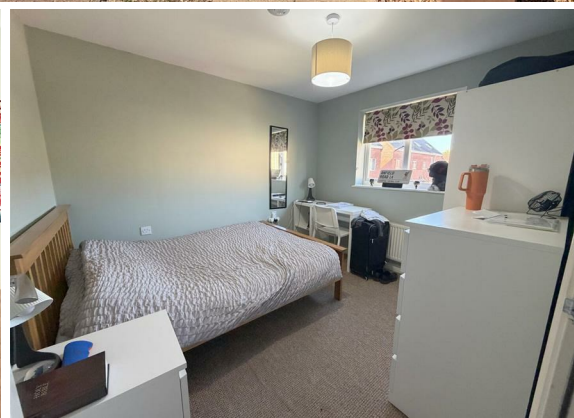

1 Bed
Room
located in

£600 Per month

EPC Rating: C
Council Tax Band: D

DIRECTIONS

CONTACT

310 Constitution Hill
Norwich
NR6 7RF

E: office@fremontestates.co.uk
T: 01603 363777
<https://fremontestates.co.uk/>