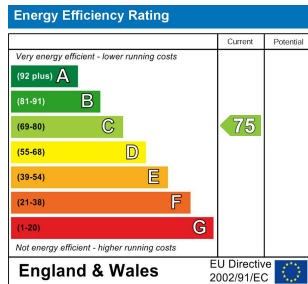

1 Bed
Room
located in

£600 Per month

EPC Rating: C
Council Tax Band: D

DIRECTIONS

CONTACT

310 Constitution Hill
Norwich
NR6 7RF

E: office@fremontestates.co.uk
T: 01603 363777
<https://fremontestates.co.uk/>